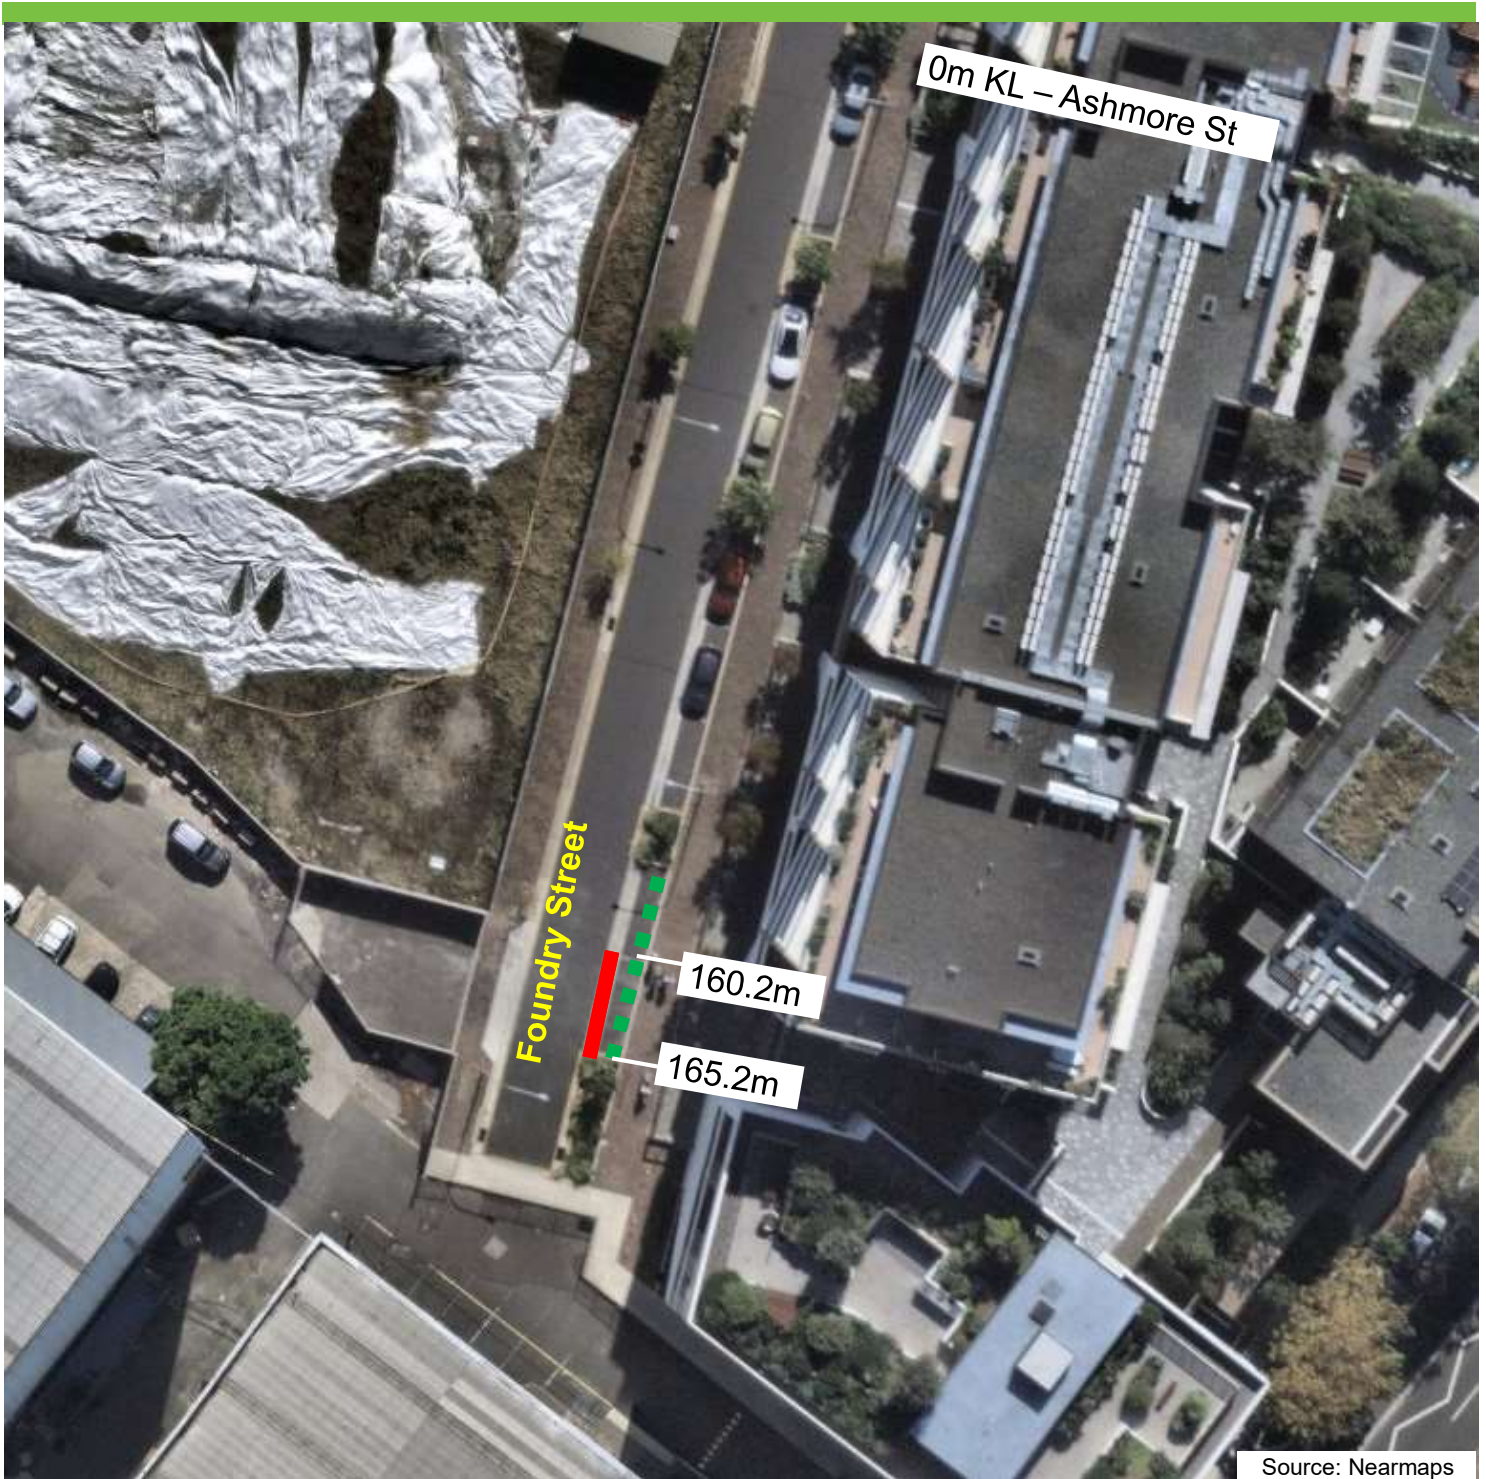

Foundry Street, Erskineville Proposed parking changes

Existing

- ■ ■ "No Stopping"
- ■ ■ "2P 8am-10pm"

Proposed

- "No Parking Authorised Car Share Vehicle Excepted"